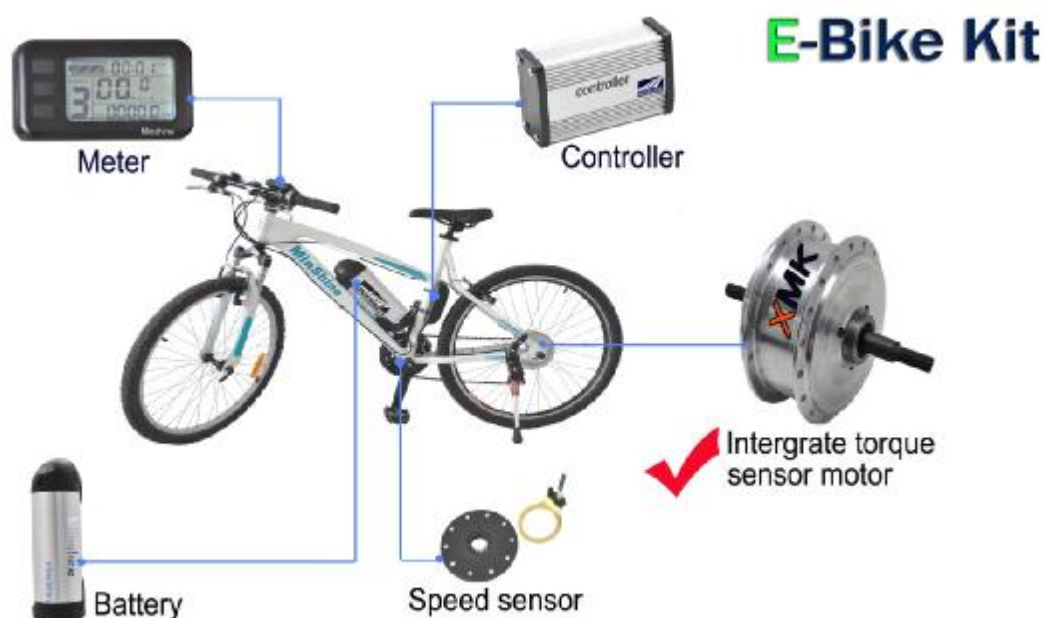

## E-Bike Kit

## Features

Based on the torque sensor, Our E-Bike Kit is the perfect choice of bike modification, It is consist of motor which torque sensor is assembled inside of , controller, meter, speed sensor and battery. The E-Bike kit has passed our technician's strict testing and are of excellent performance.